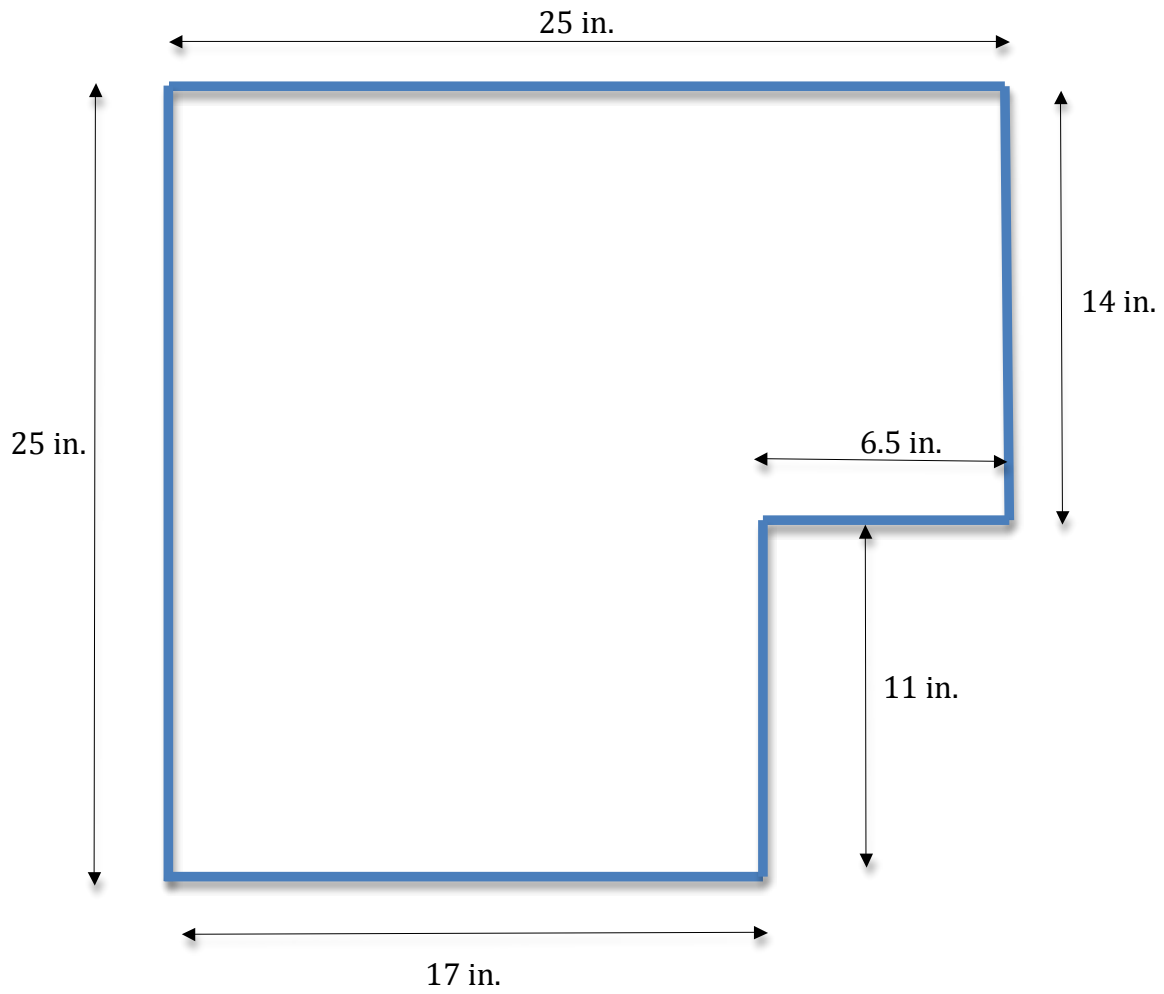

SunDancer

Interior Dimensions: BFRV84

Side View

Unit Depth: 13"